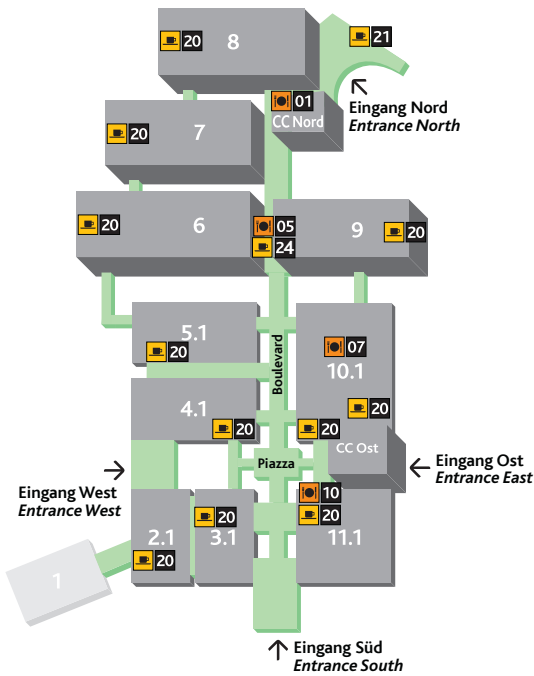

Gastronomie • Food Service

Ebene 1 • Level 1

Self Service Restaurants:

Icon	Name	Operating Hours
01	Curie (CC Nord)	10:00–18:00 Uhr · 10:00 a.m. to 6:00 p.m.
02	Edison (Passage 2/4)	11:00–18:00 Uhr · 11:00 a.m. to 6:00 p.m.
03	Einstein (Passage 2/3)	11:00–16:00 Uhr · 11:00 a.m. to 4:00 p.m.
04	Galilei (Passage 3/11)	09:00–18:00 Uhr · 9:00 a.m. to 6:00 p.m.
05	Lindbergh (Galerie Halle 6/9)	11:00–16:00 Uhr · 11:00 a.m. to 4:00 p.m.
06	Newton (Halle 10.2 Süd)	11:00–18:00 Uhr · 11:00 a.m. to 6:00 p.m.
07	Asia Wok (Halle 10.1 Nord)	11:00–16:30 Uhr · 11:00 a.m. to 4:30 p.m.
08	Pizzabar (Passage 10/11 West)	11:00–18:00 Uhr · 11:00 a.m. to 6:00 p.m.
09	Pastabar (Passage 10/11 West)	11:00–18:00 Uhr · 11:00 a.m. to 6:00 p.m.
10	Sushi & Wine Halle 11.1 Nordwest	11:00–18:00 Uhr · 11:00 a.m. to 6:00 p.m.

Full Service Restaurants:

Icon	Name	Operating Hours
30	Hase im Ampère (Pass. 4/5) Barbereich	10:00–18:00 Uhr · 10:00 a.m. to 6:00 p.m.
30	Hase im Ampère (Pass. 4/5) Restaurantbereich	11:00–16:00 Uhr · 11:00 a.m. to 4:00 p.m.

Indoor:

1	Café & Wine Bar Mittelboulevard vor Bambusgarten, neben Infocounter	10:00–18:00 Uhr · 10:00 a.m. to 6:00 p.m.
2	Café Bar auf Vorfläche Restaurant Edison Passage 2/4	09:00–18:30 Uhr · 9:00 a.m. to 6:30 p.m.

Outdoor:

C	Café Bar (Piazza)	10:00–18:00 Uhr · 10:00 a.m. to 6:00 p.m.
D	BBQ Garden (Piazza)	11:00–18:00 Uhr · 11:00 a.m. to 6:00 p.m.
F	Asia Noodles (Piazza)	11:00–18:00 Uhr · 11:00 a.m. to 6:00 p.m.
G	Café Bar/Bierwagen (vor Eingang Ost)	09:00–18:30 Uhr · 9:00 a.m. to 6:30 p.m.